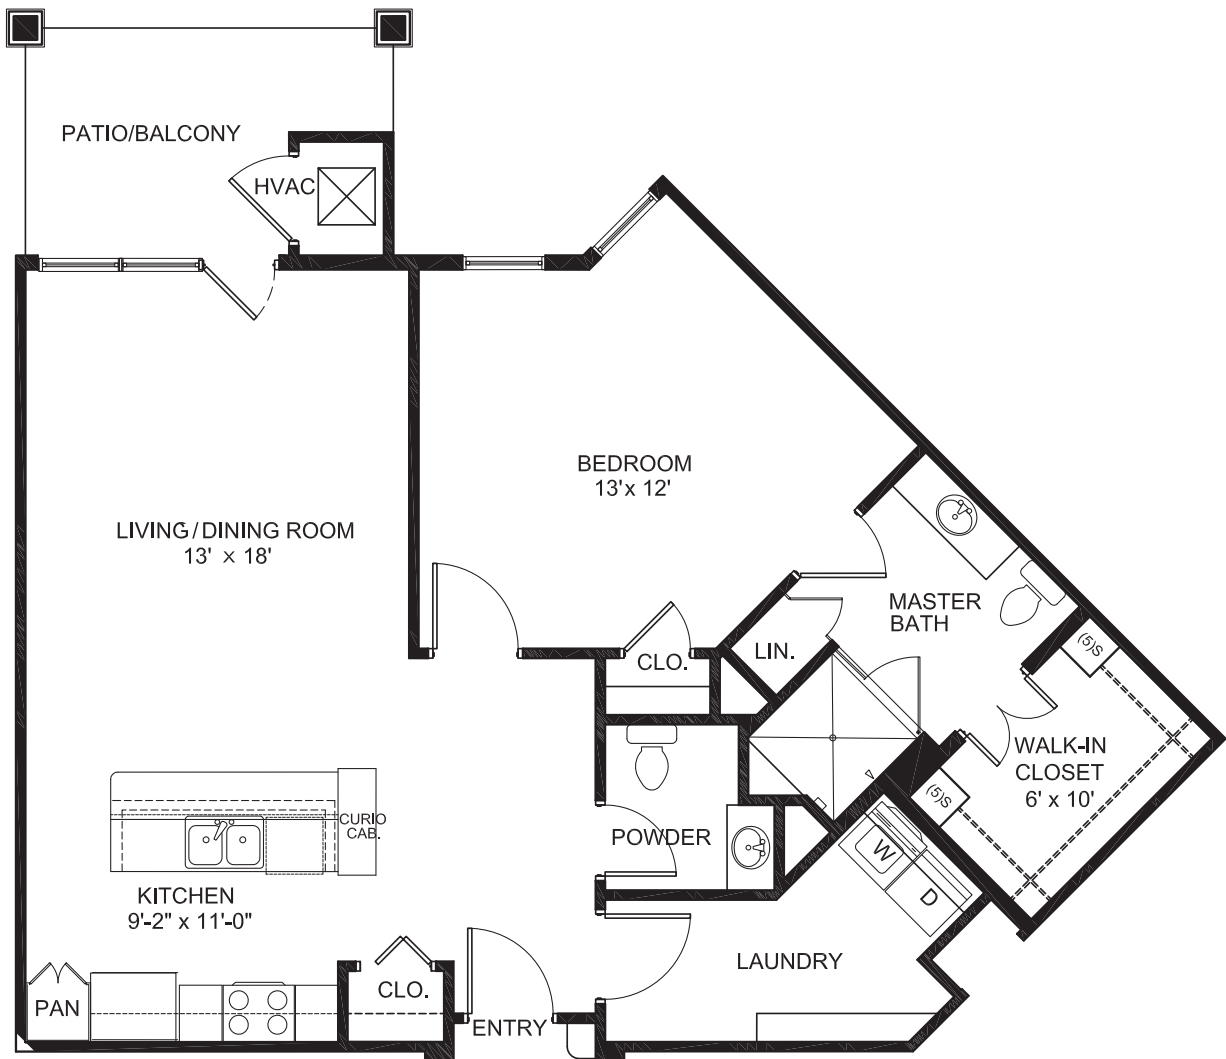

Weatherly | 935 Square Feet | 1 Bedroom, 1 1/2 Bath

Independent Living

Actual dimensions may vary slightly.