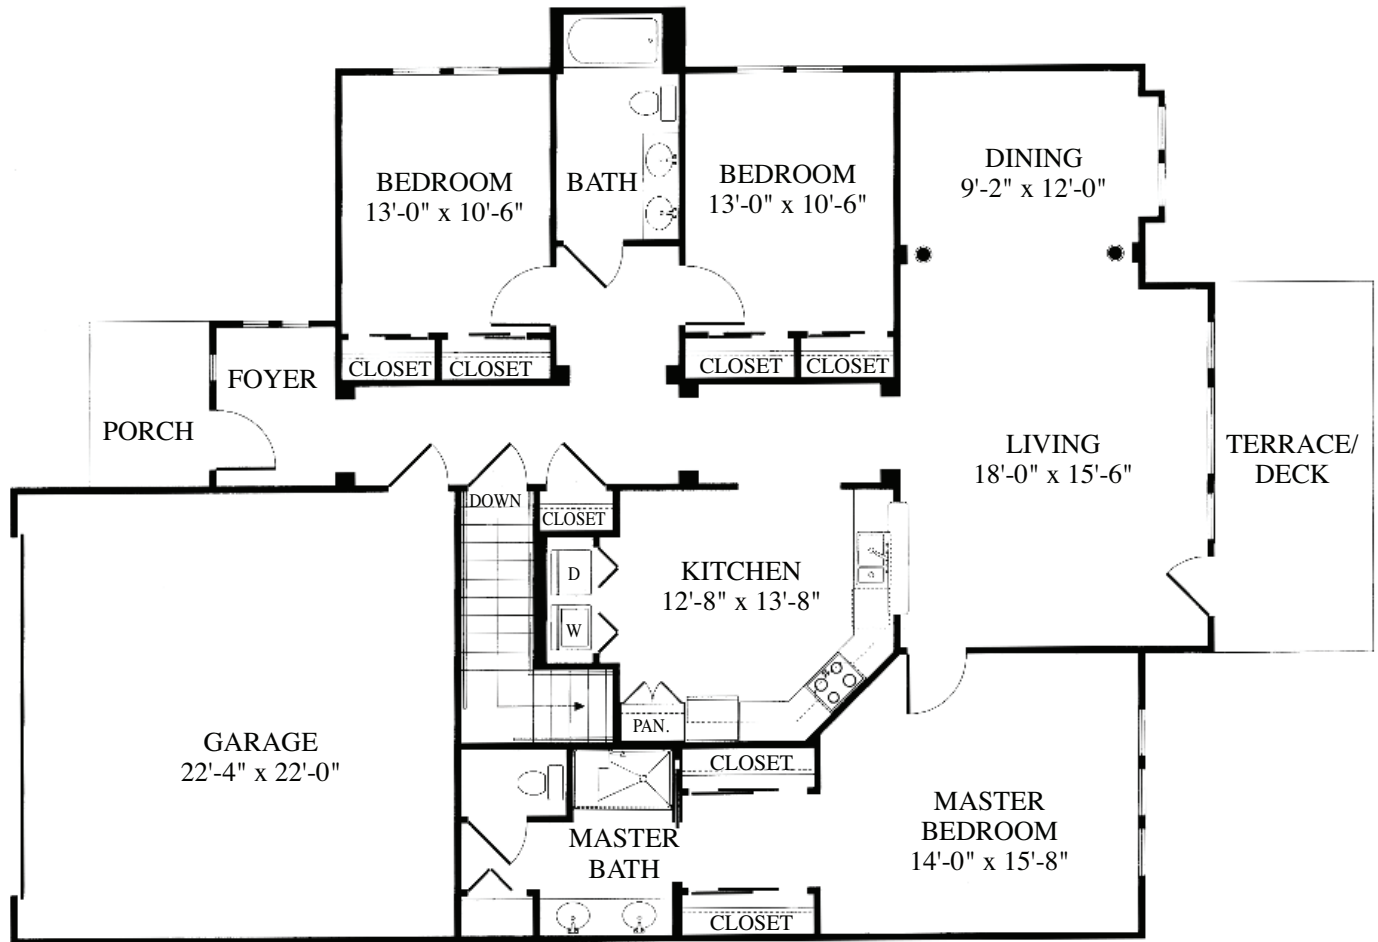

Villa II | 1,810 Square Feet | 3 Bedroom, 2 Bath + Basement

Independent Living

Villa II | 980 Square Feet | 1 Bedroom, 1 1/2 Bath w/Study

Independent Living

Actual dimensions may vary slightly.

12000 Turnmeyer Drive SE | Huntsville, AL 35803 | (256) 881-6717 | RedstoneVillage.org