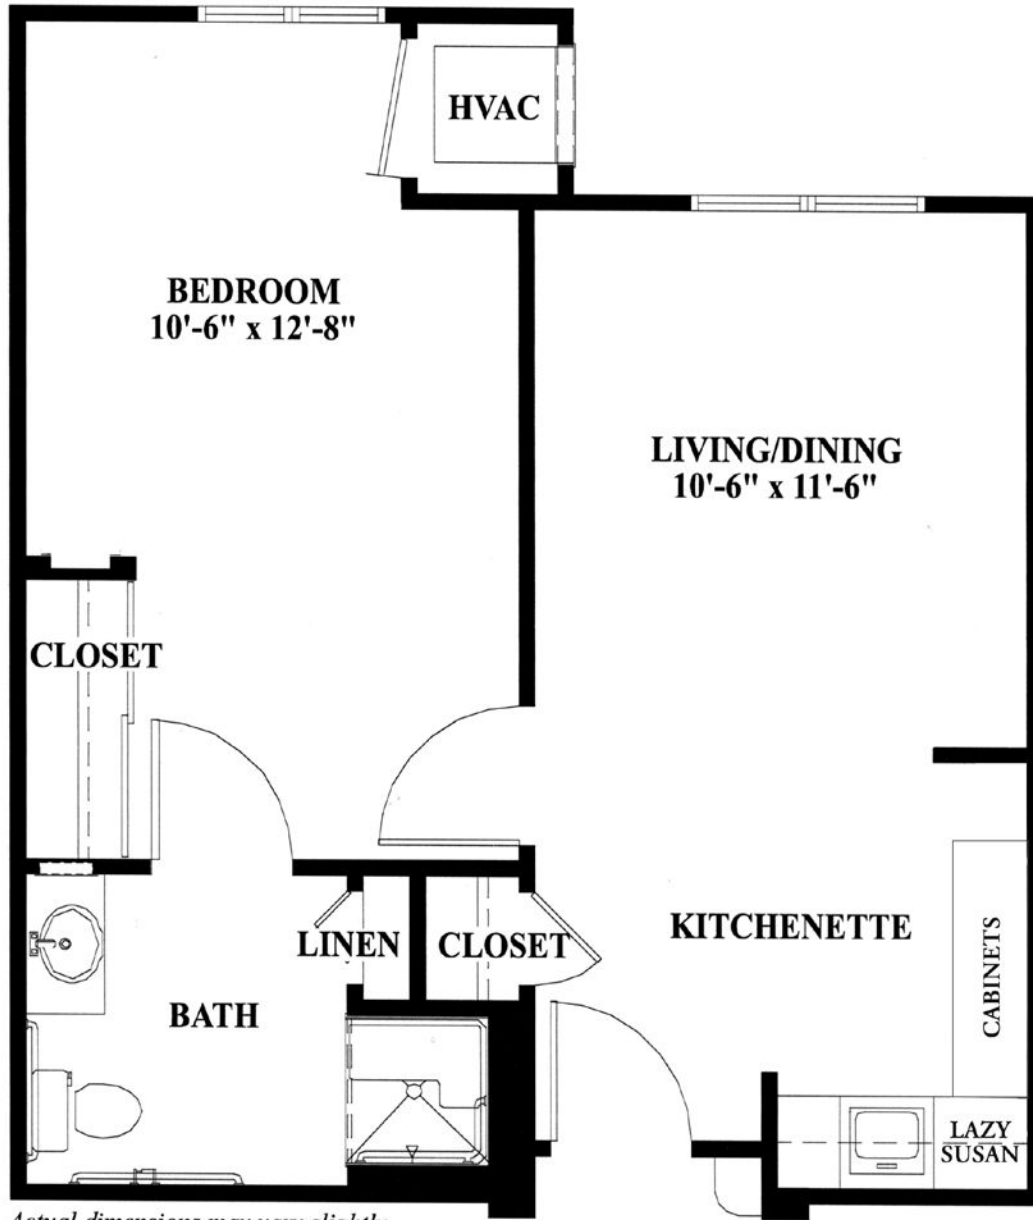

One-Bedroom Special | 500 Square Feet

Grandview Assisted Living

One-Bedroom Special | 500 Square Feet

Grandview Assisted Living

Actual dimensions may vary slightly.

12000 Turnmeyer Drive SE | Huntsville, AL 35803 | (256) 881-6717 | RedstoneVillage.org