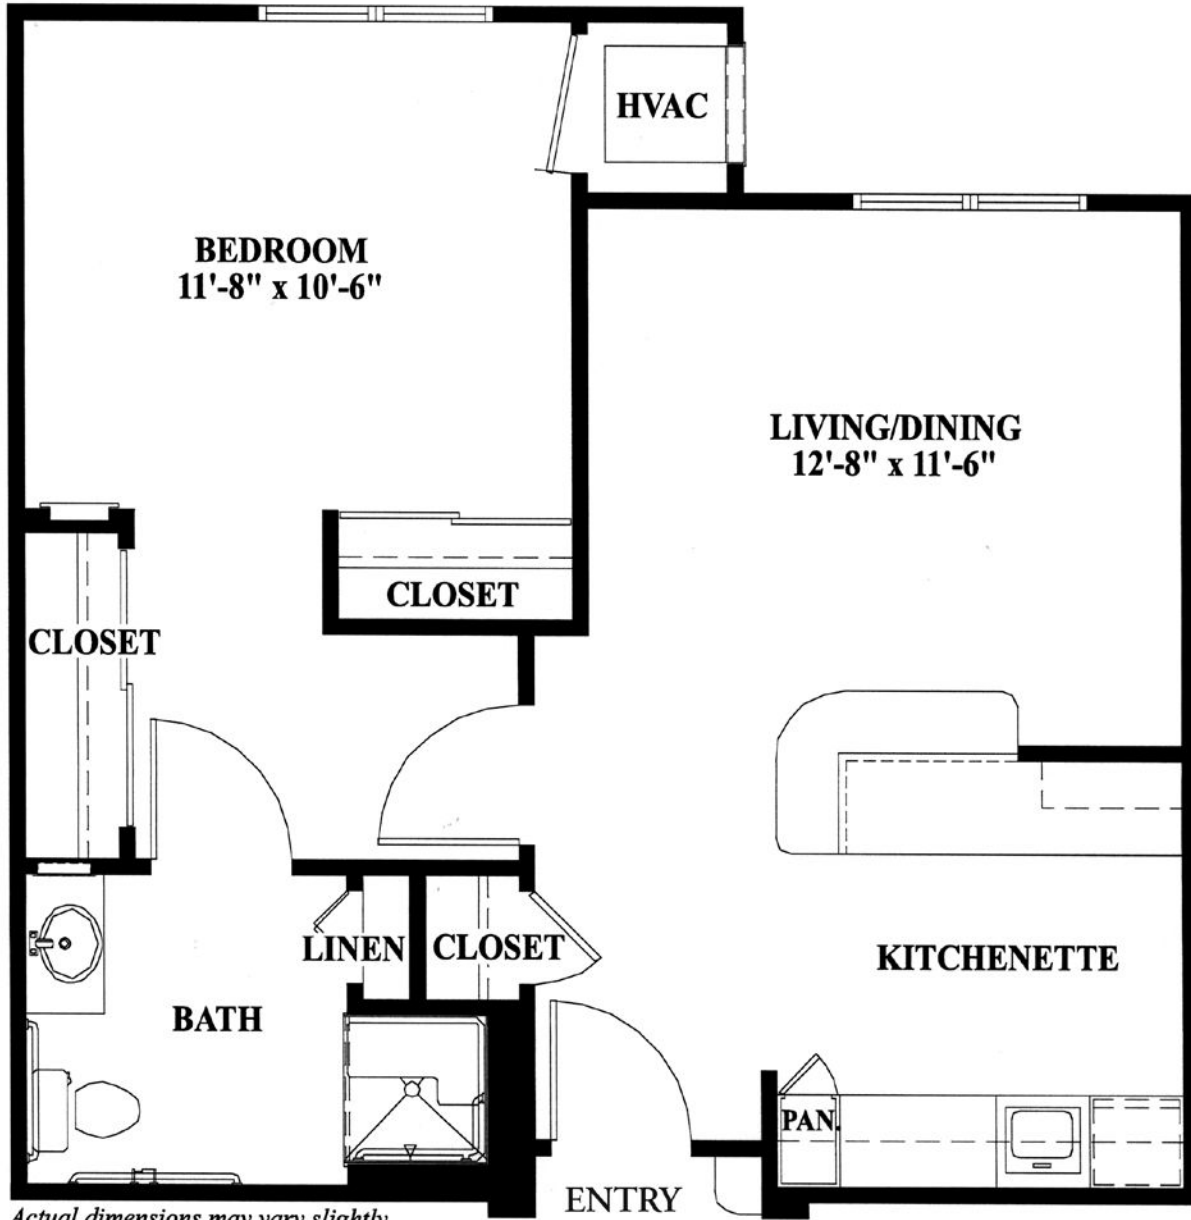

One-Bedroom Grand | 618 Square Feet

Grandview Assisted Living

One-Bedroom Grand | 618 Square Feet

Grandview Assisted Living

12000 Turnmeyer Drive SE | Huntsville, AL 35803 | (256) 881-6717 | RedstoneVillage.org