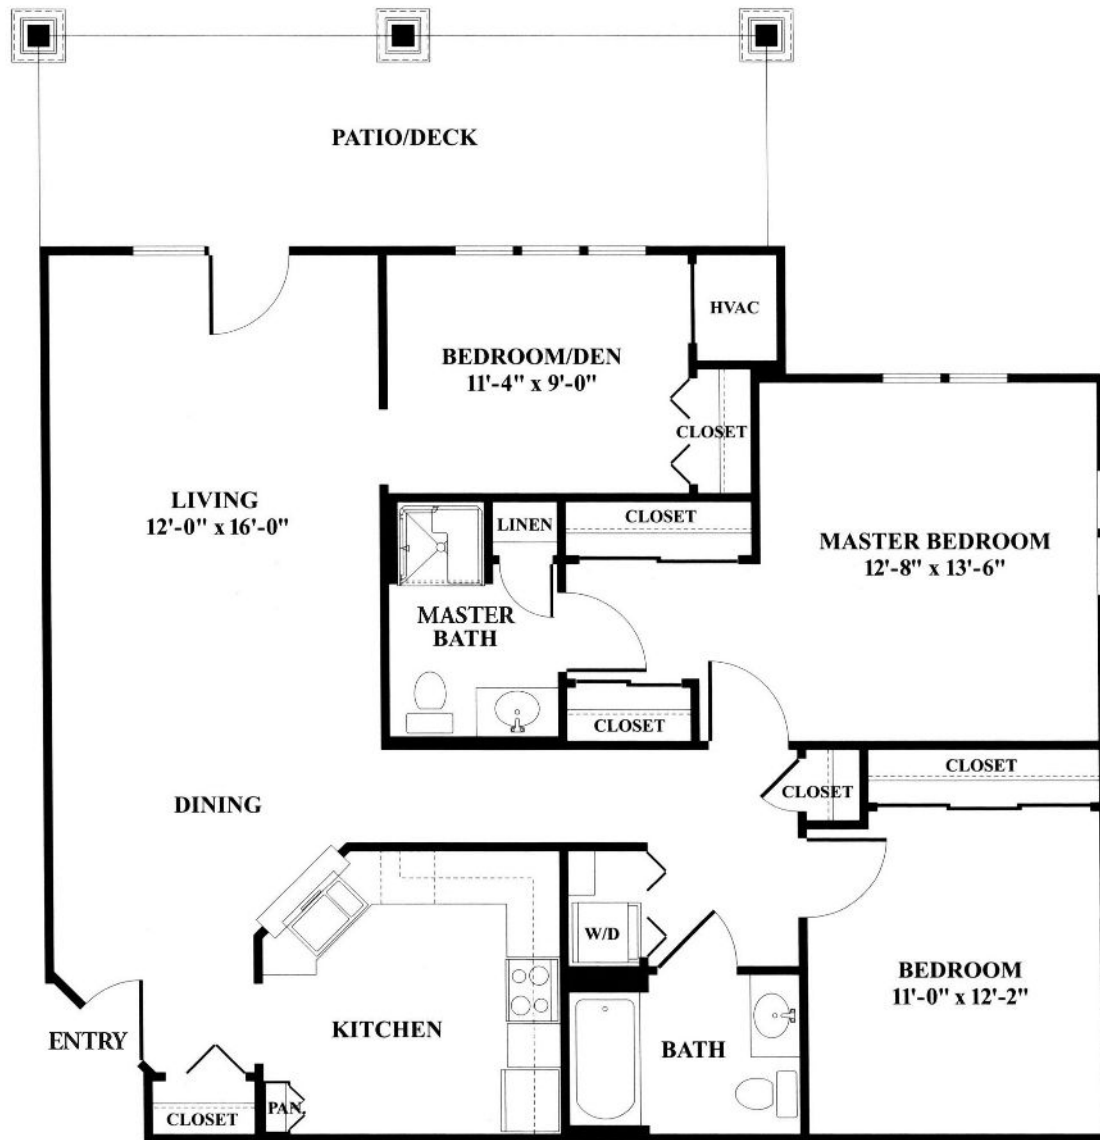

Monte Sano | 1,216 Square Feet | 3 Bedroom, 2 Bath (or 2 Bedroom + Den)

Independent Living

Actual dimensions may vary slightly.