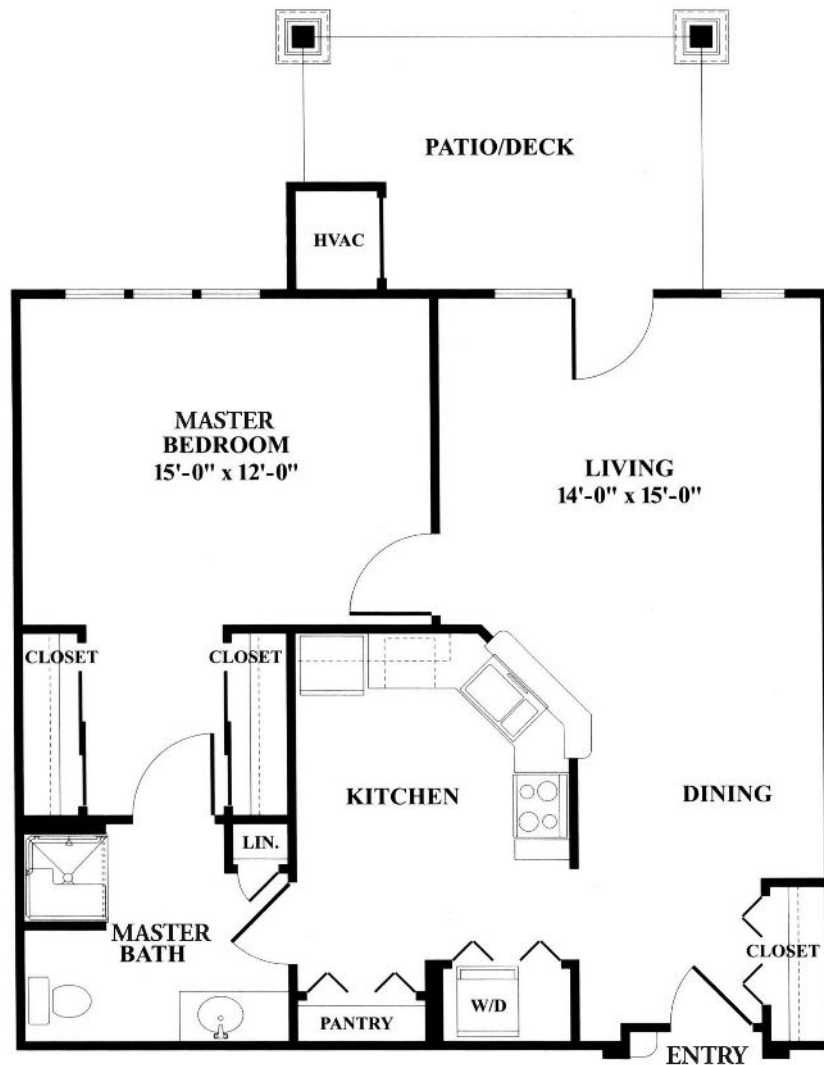

Farley | 788 Square Feet | 1 Bedroom, 1 Bath

Independent Living

Farley | 788 Square Feet | 1 Bedroom, 1 Bath

Independent Living

Actual dimensions may vary slightly.

 REDSTONE VILLAGE

12000 Turnmeyer Drive SE | Huntsville, AL 35803 | (256) 881-6717 | RedstoneVillage.org