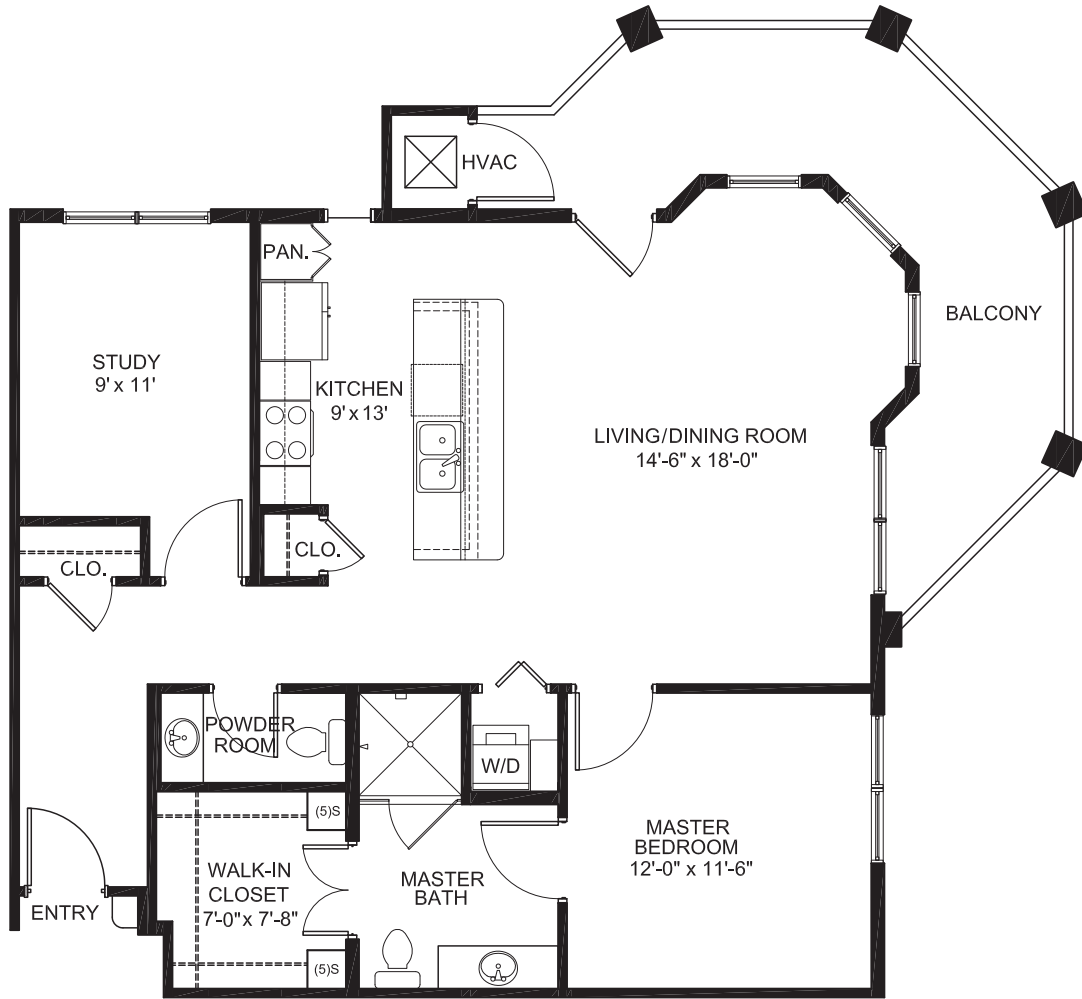

Cumberland | 980 Square Feet | 1 Bedroom, 1 1/2 Bath w/Study

Independent Living

Cumberland | 980 Square Feet | 1 Bedroom, 1 1/2 Bath w/Study

Independent Living

Actual dimensions may vary slightly.

12000 Turnmeyer Drive SE | Huntsville, AL 35803 | (256) 881-6717 | RedstoneVillage.org