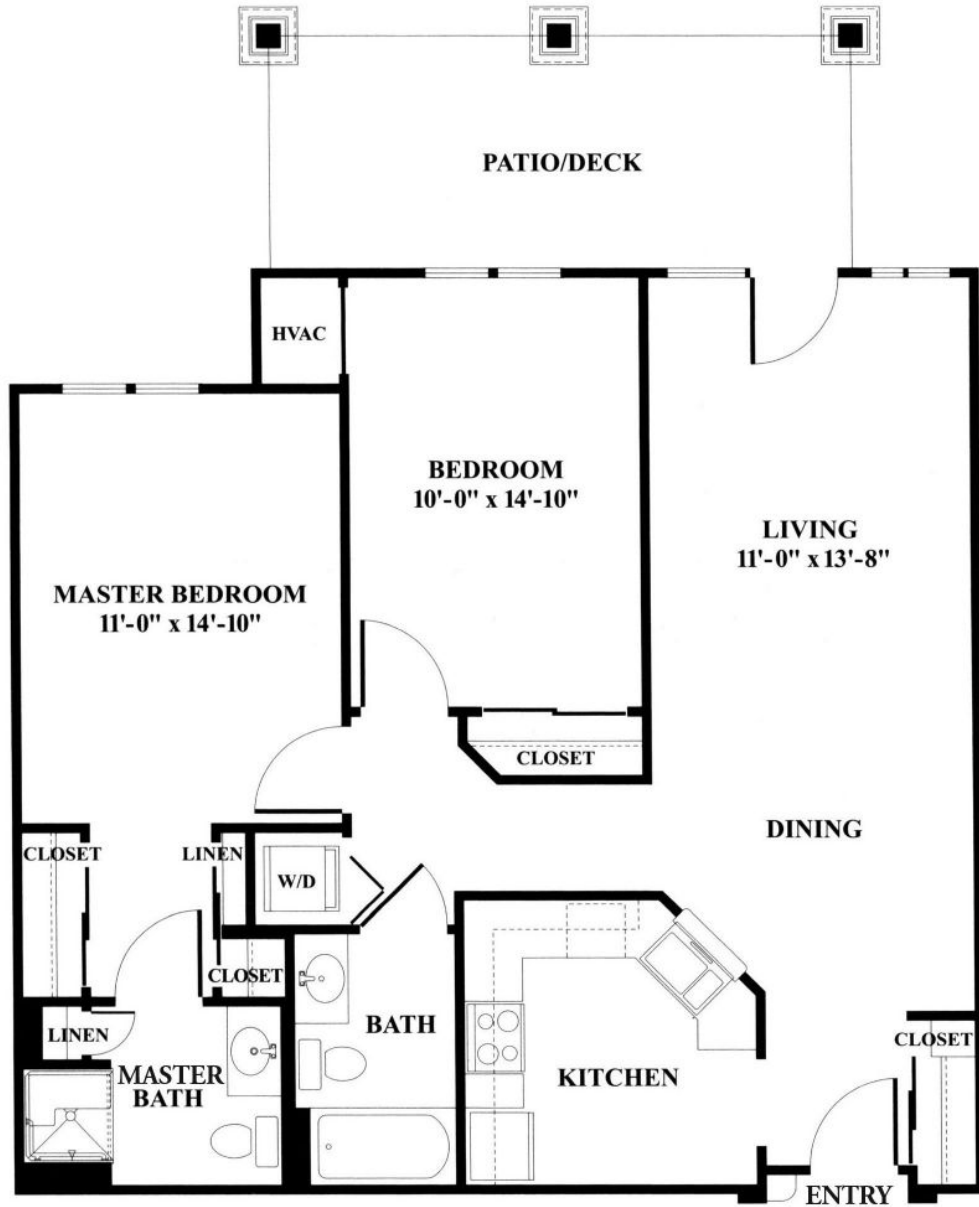

Chapman | 973 Square Feet | 2 Bedroom, 2 Bath

Independent Living

Chapman | 973 Square Feet | 2 Bedroom, 2 Bath

Independent Living

Actual dimensions may vary slightly.

12000 Turnmeyer Drive SE | Huntsville, AL 35803 | (256) 881-6717 | RedstoneVillage.org