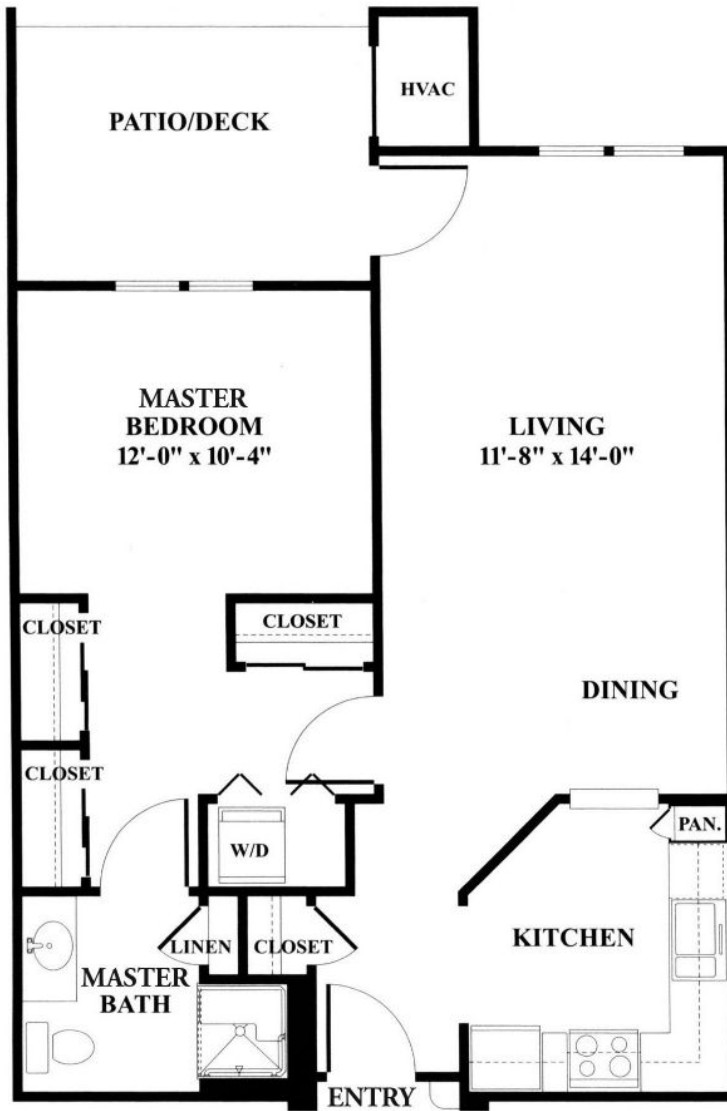

Cascade | 703 Square Feet | 1 Bedroom, 1 Bath

Independent Living

Cascade | 703 Square Feet | 1 Bedroom, 1 Bath

Independent Living

Actual dimensions may vary slightly.

12000 Turnmeyer Drive SE | Huntsville, AL 35803 | (256) 881-6717 | RedstoneVillage.org