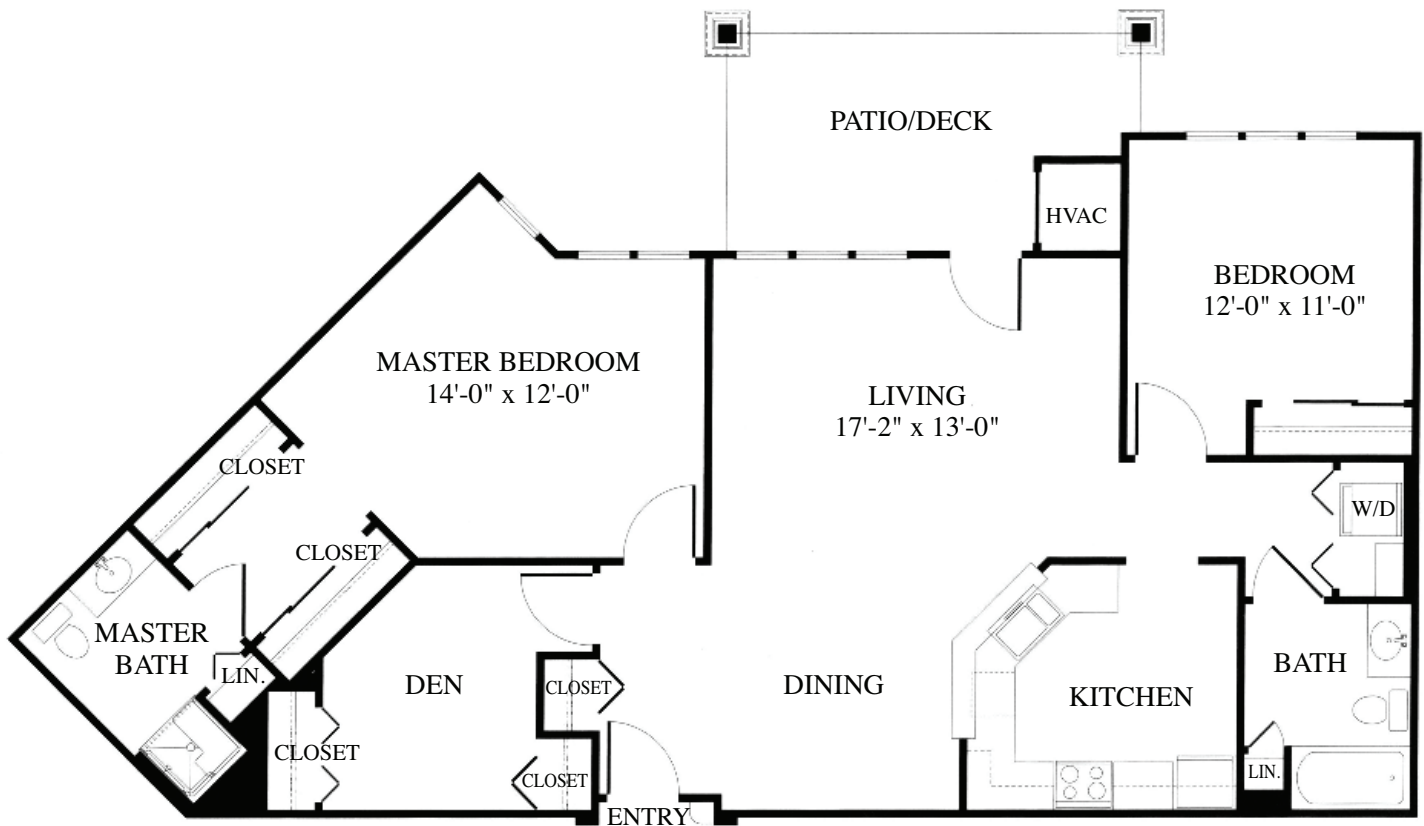

Breckenridge | 1,278 Square Feet | 2 Bedroom, 2 Bath w/Den

Independent Living

Breckenridge | 1,278 Square Feet | 2 Bedroom, 2 Bath w/Den

Independent Living

Actual dimensions may vary slightly.

12000 Turnmeyer Drive SE | Huntsville, AL 35803 | (256) 881-6717 | RedstoneVillage.org