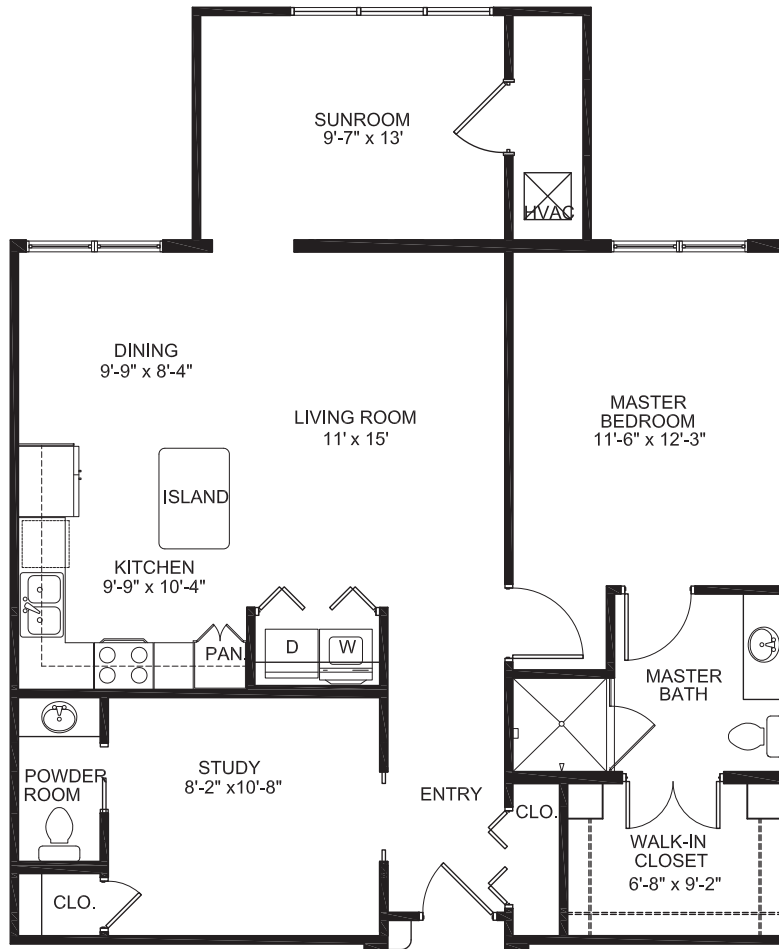

Blue Ridge Premium | 1,075 Square Feet | 1 Bedroom, 1 1/2 Bath w/Study

Independent Living

Independent Living

Actual dimensions may vary slightly.

12000 Turnmeyer Drive SE | Huntsville, AL 35803 | (256) 881-6717 | RedstoneVillage.org