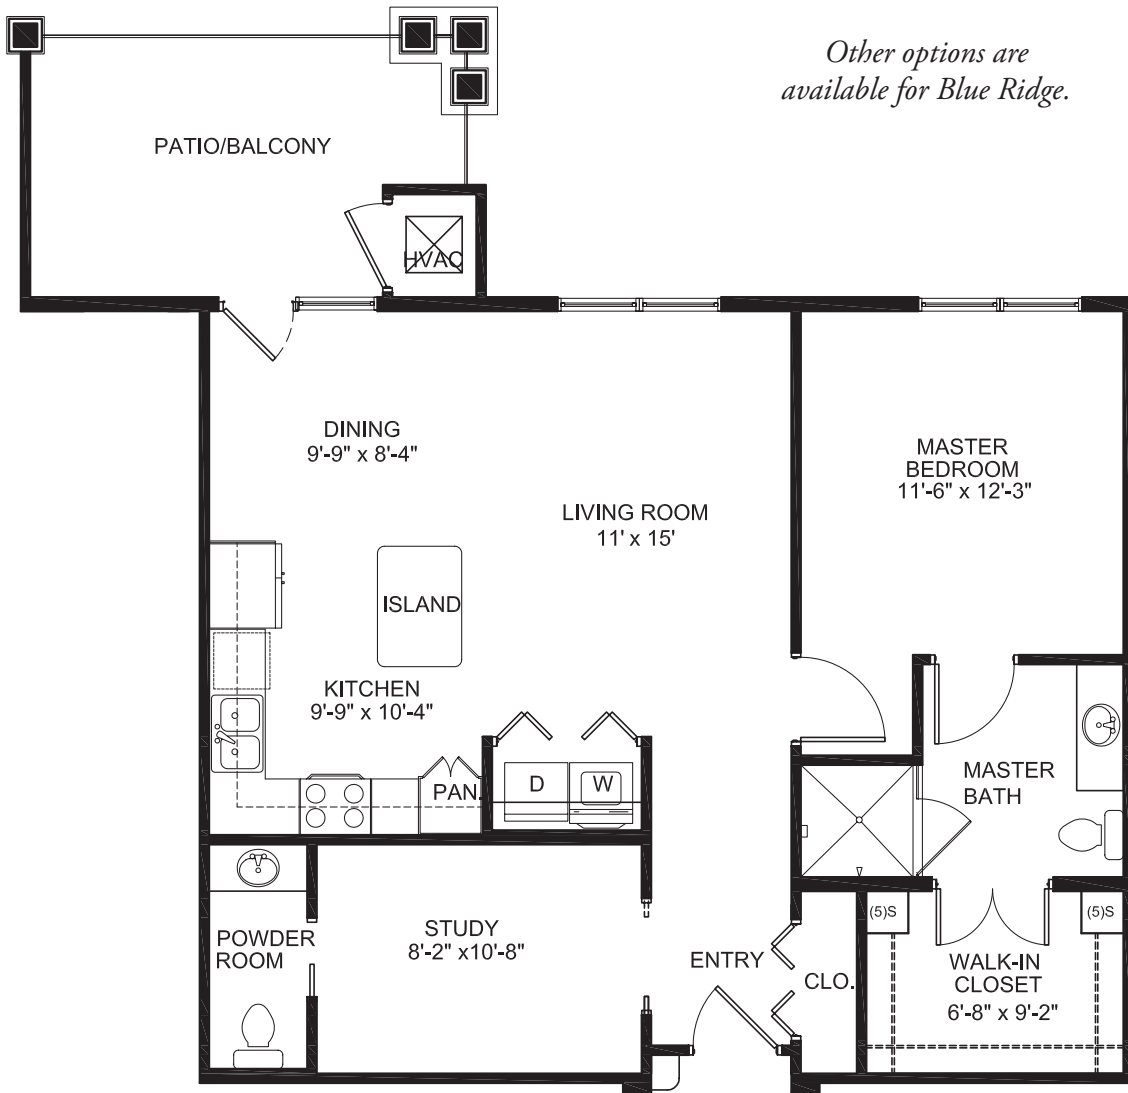

Blue Ridge | 880 Square Feet | 1 Bedroom, 1 1/2 Bath w/Study

Independent Living

Other options are available for Blue Ridge.

Blue Ridge | 880 Square Feet | 1 Bedroom, 1 1/2 Bath w/Study

Independent Living

Actual dimensions may vary slightly.