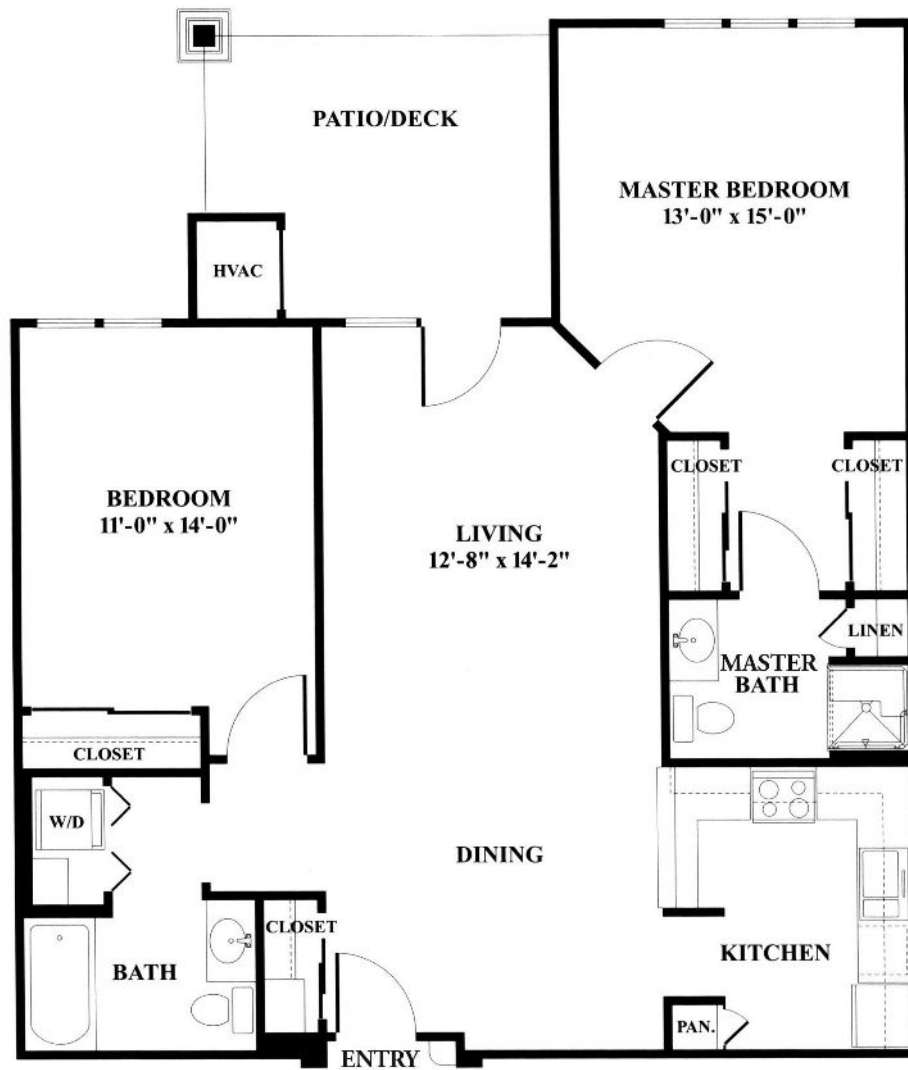

Aspen | 1,052 Square Feet | 2 Bedroom, 2 Bath

Independent Living

Actual dimensions may vary slightly.