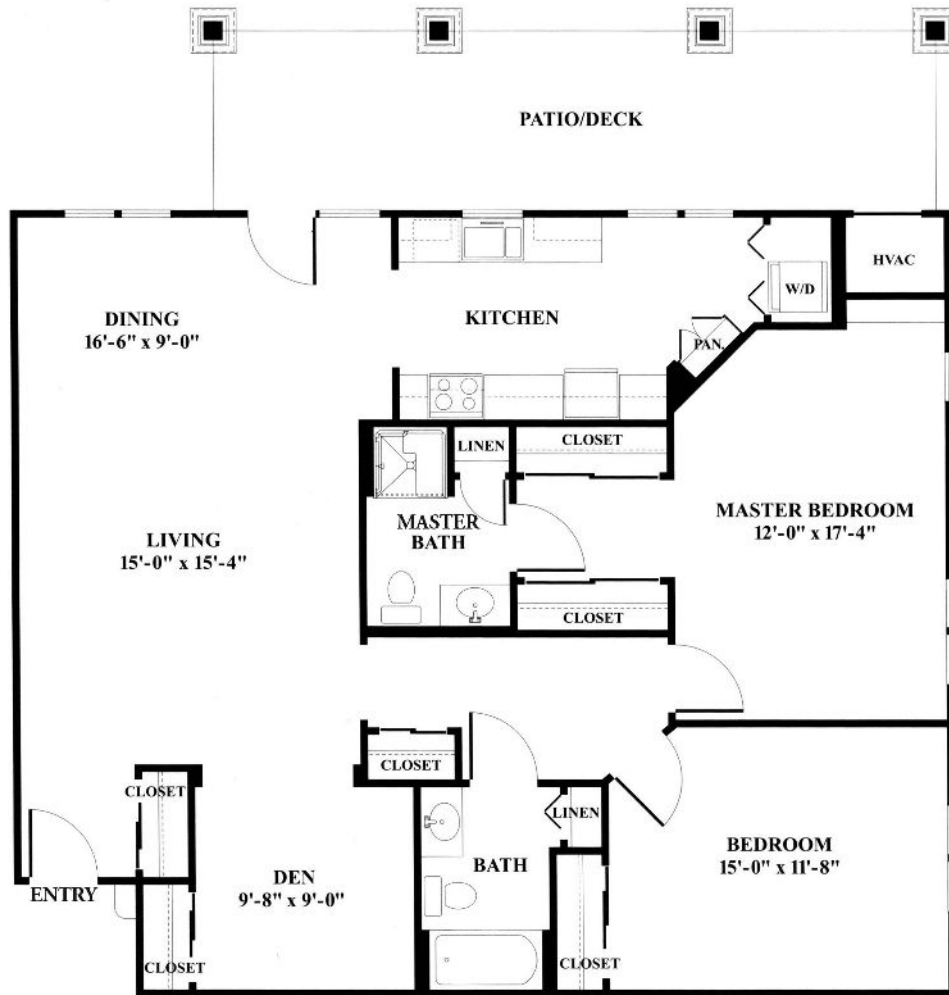

Appalachian | 1,367 Square Feet | 2 Bedroom, 2 Bath w/Den

Independent Living

Appalachian | 1,367 Square Feet | 2 Bedroom, 2 Bath w/Den

Independent Living

Actual dimensions may vary slightly.

12000 Turnmeyer Drive SE | Huntsville, AL 35803 | (256) 881-6717 | RedstoneVillage.org