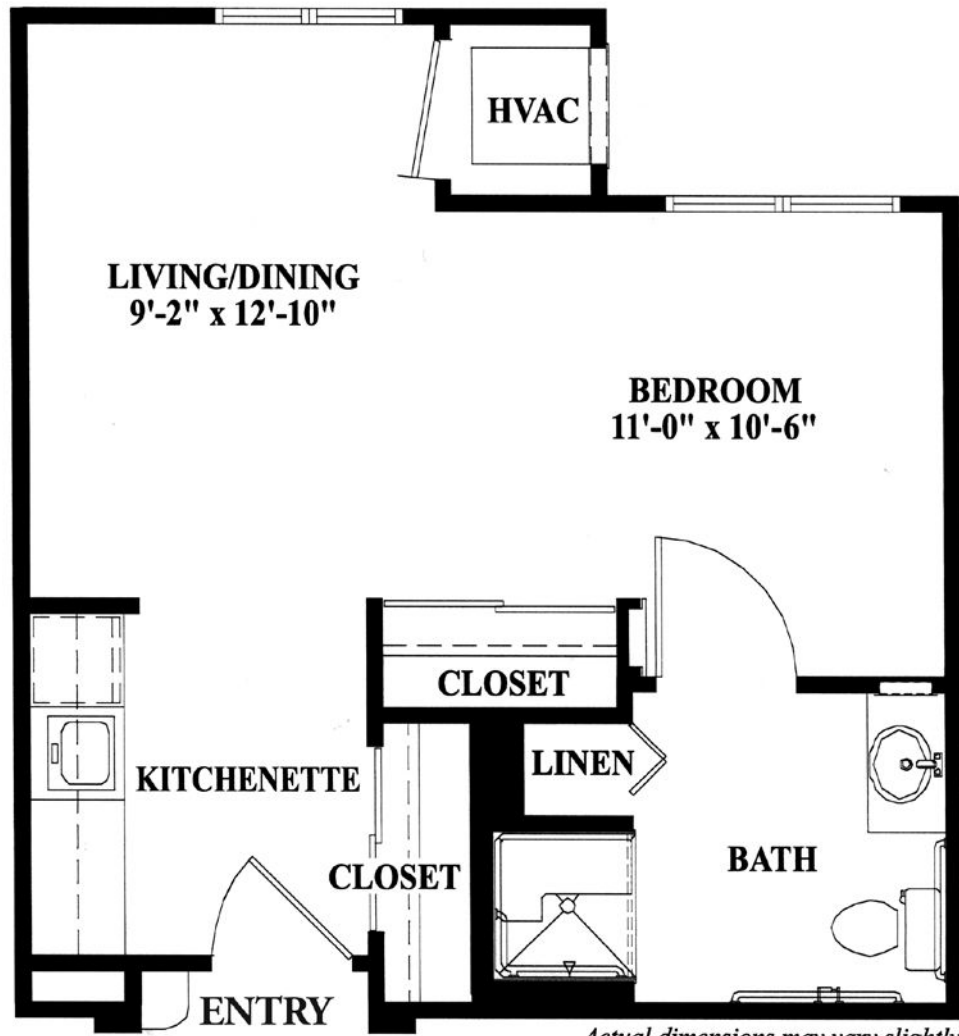

Alcove Deluxe | 420 Square Feet

Grandview Assisted Living

Alcove Deluxe | 420 Square Feet

Grandview Assisted Living

12000 Turnmeyer Drive SE | Huntsville, AL 35803 | (256) 881-6717 | RedstoneVillage.org

Independent Living | Assisted Living | Memory Support | Skilled Care & Rehabilitation