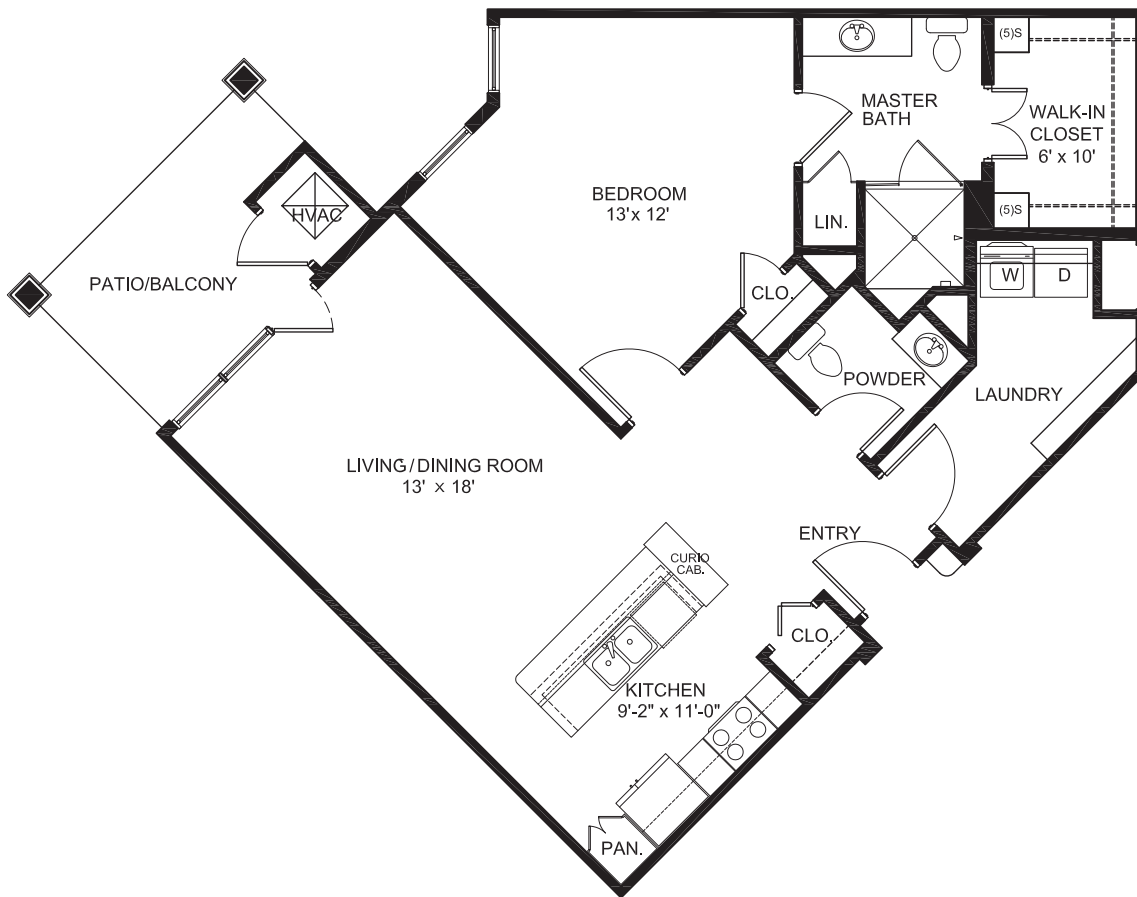

Independent Living AT REDSTONE VILLAGE

Weatherly | 935 Square Feet | 1 Bedroom 1 1/2 Bath

Includes open floor plan, walk-in closet and patio/balcony

12000 Turnmeyer Drive SE | Huntsville, AL 35803 | (256) 881-6717 | www.RedstoneVillage.org