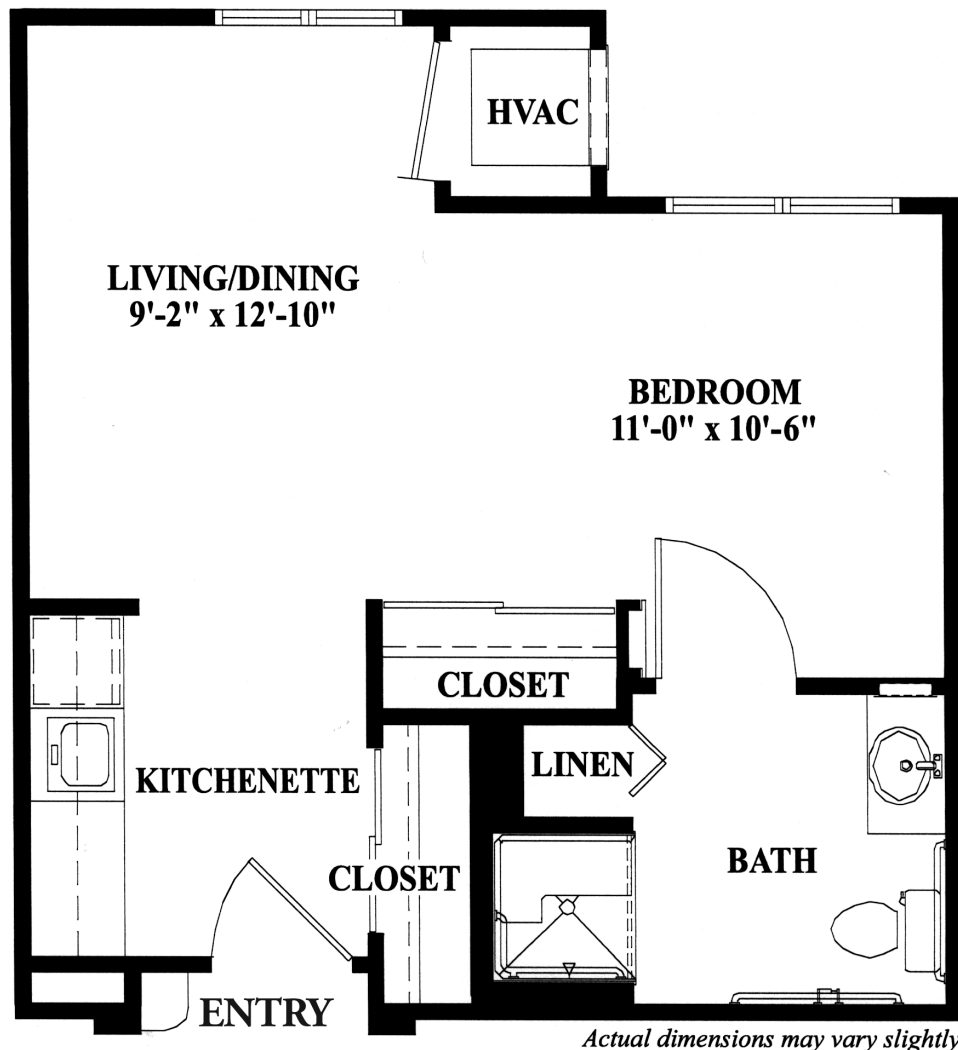

Grandview ASSISTED LIVING

Alcove Deluxe | 420 Square Feet

12000 Turnmeyer Drive SE | Huntsville, AL 35803 | (256) 881-6717 | www.RedstoneVillage.org

Independent Living | Assisted Living | Memory Support | Skilled Care & Rehabilitation