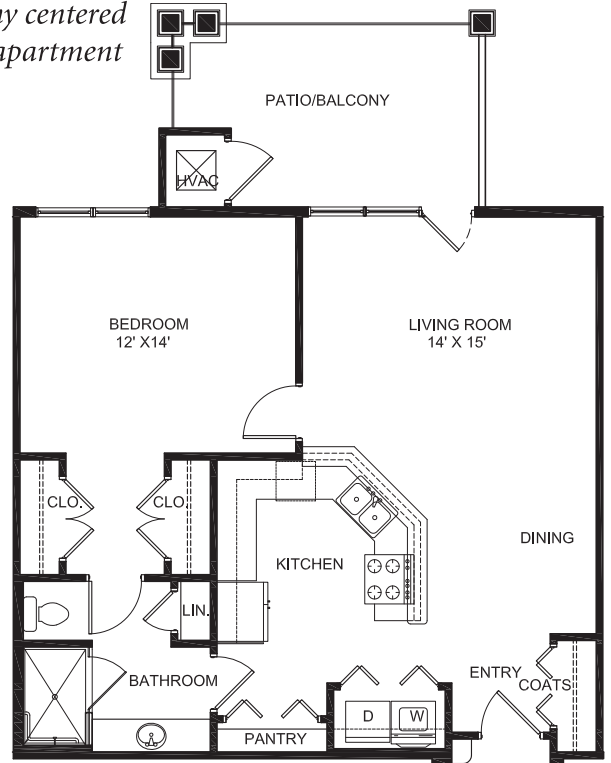

Independent Living AT REDSTONE VILLAGE

Capshaw | 785 Square Feet | 1 Bedroom 1 Bath

Includes dining room and patio/balcony

OPTION 1

balcony flush with living room

OPTION 2

balcony centered with apartment

Another option is available for Capshaw.