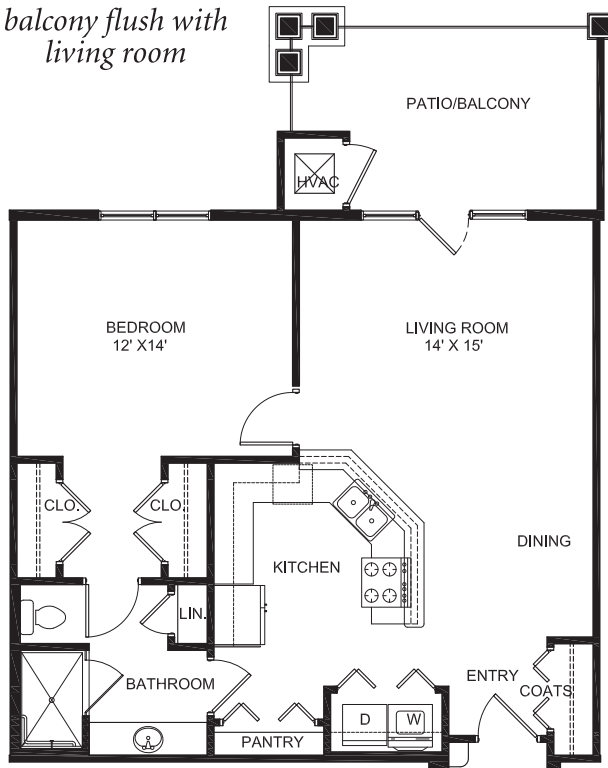

Independent Living AT REDSTONE VILLAGE

Capshaw | 785 Square Feet | 1 Bedroom 1 Bath

Includes dining room and patio/balcony

OPTION 1

balcony flush with living room

OPTION 2

balcony centered with apartment

Another option is available for Capshaw.