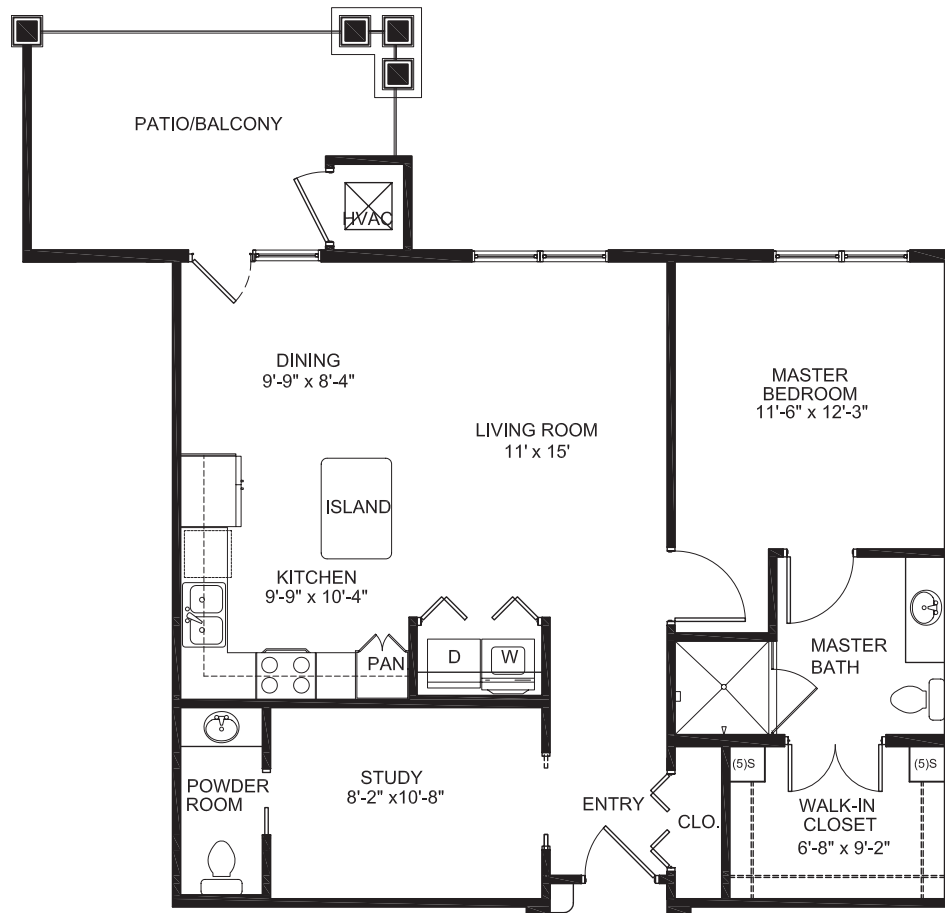

Independent Living AT REDSTONE VILLAGE

Blue Ridge | 880 Square Feet | 1 Bedroom 1 1/2 Bath w/Study

Other options are available for Blue Ridge.