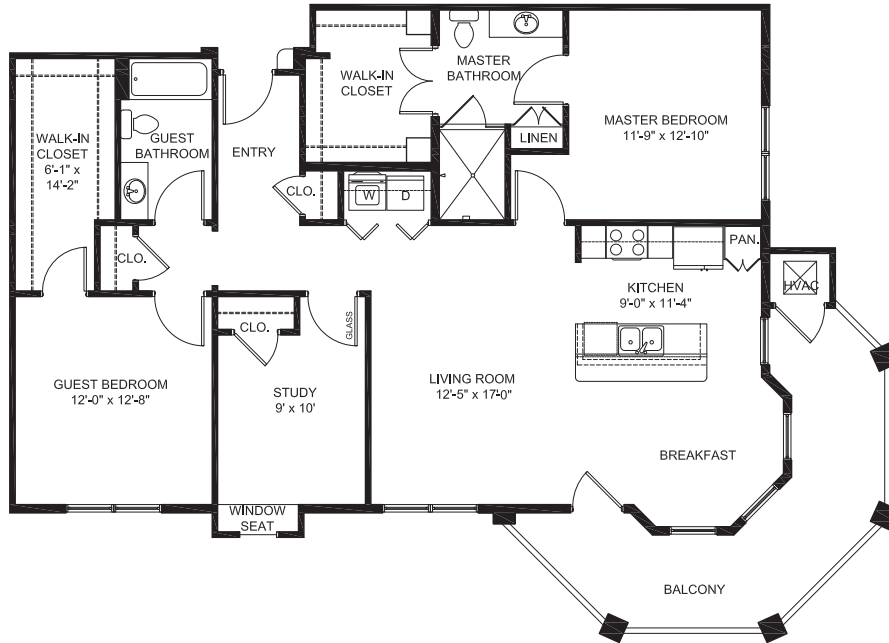

Independent Living AT REDSTONE VILLAGE

Summit | 1,335 Square Feet | 2 Bedroom 2 Bath

OPTION 1 *study*

OPTION 2 *without study*