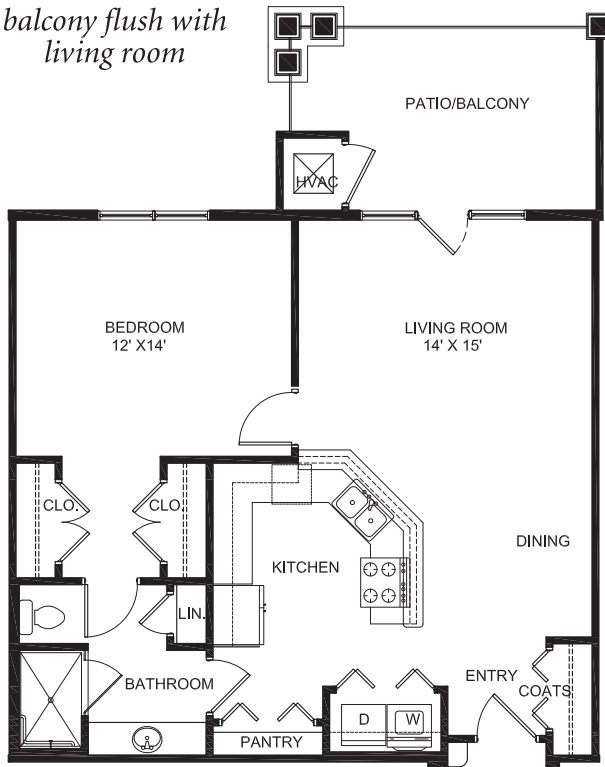

Independent Living AT REDSTONE VILLAGE

Capshaw | 785 Square Feet | 1 Bedroom 1 Bath

OPTION 1

balcony flush with living room

OPTION 2

balcony centered with apartment

Another option is available for Capshaw.