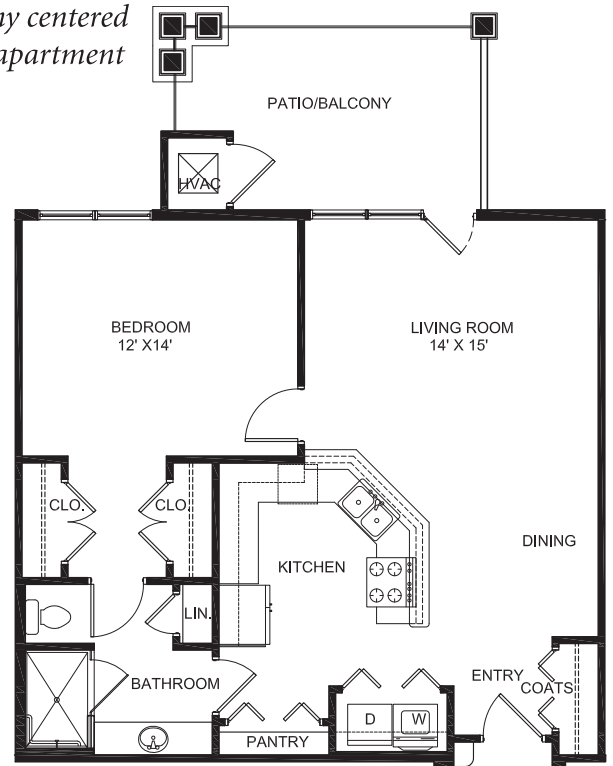

Independent Living AT REDSTONE VILLAGE

Capshaw | 785 Square Feet | 1 Bedroom 1 Bath

OPTION 1

balcony flush with living room

OPTION 2

balcony centered with apartment

Another option is available for Capshaw.